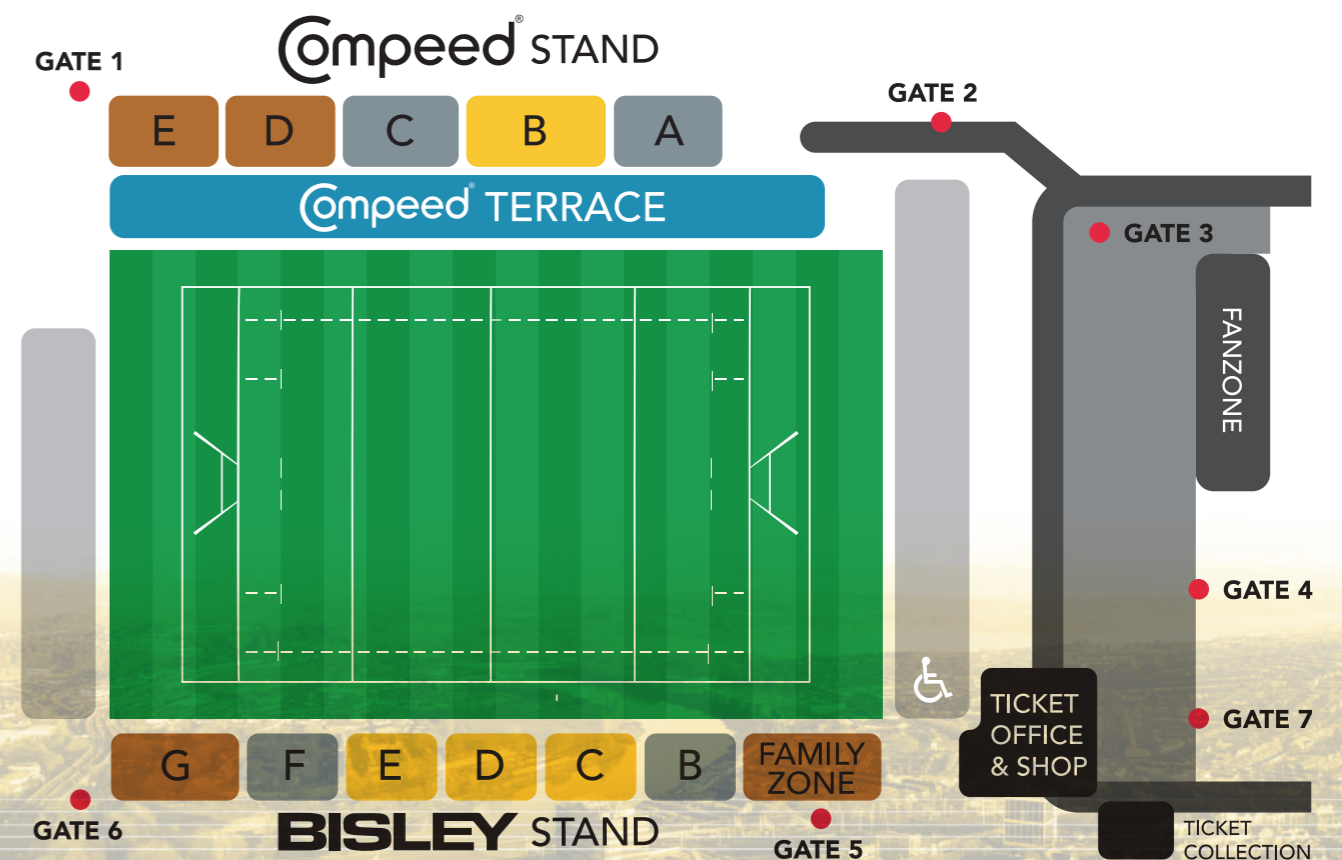

PAYMENT OPTIONS SPREAD THE COST

DIRECT DEBIT

Pay for your Season Membership over three instalments.

CREDIT/DEBIT CARD

We accept all major credit/debit cards.

VISIT US

Buy at the Ticket Office at Rodney Parade. Mon – Fri 10am – 4pm. Please note, we are now a cashless stadium and Ticket Office.

MEMBERSHIP UPGRADE PREMIER LOUNGE

TO IMPROVE YOUR MATCH DAY EXPERIENCE AND ENJOY EXTRA BENEFITS, ADD A PREMIER LOUNGE UPGRADE TO YOUR MEMBERSHIP.

- Entry into a private lounge
- Private bar access
- Match day catering

For more information on Premier Lounge upgrades contact the Ticket Office on 01633 670690 or email ticketing@dragonsrugby.wales

MEMBERSHIP PRICES 24/25

	CATEGORY	EARLY BIRD	FULL PRICE
GOLD	ADULTS	£285	£320
	CONCESSIONS (60+)	£200	£235
	YOUNG ADULTS (17-25)	£150	£180
	JUNIORS	£35	£35
SILVER	ADULTS	£265	£295
	CONCESSIONS	£180	£210
	YOUNG ADULTS (17-25)	£140	£160
	JUNIORS	£35	£35
BRONZE	ADULTS	£200	£230
	CONCESSIONS (60+)	£160	£190
	YOUNG ADULTS (17-25)	£100	£120
	JUNIORS	£35	£35
	FAMILY ZONE (2 Adults/2 Children)	£425	£425
	COMBO (1 Adult/1 Child)	£210	£210
COMPEED TERRACE	ADULTS	£190	£215
	CONCESSIONS (60+)	£150	£175
	YOUNG ADULTS (17-25)	£50	£50
	JUNIORS	£35	£35

BUY TODAY VISIT WWW.DRAGONSRFC.WALES
OR CALL 01633 670690